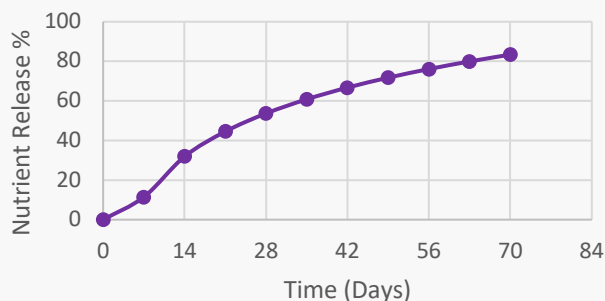

PurKote Temperature Conversion

60°F (15°C)	72°F (22°C)	87°F (30°C)
210-240 Days	120-135 Days	60-70 Days
Longevity Estimates at Average Temperature (°F/°C)		

60 Day Urea at 30°C

Information about the components of this lot of fertilizer may be obtained by contacting Pursell Agri-Tech, LLC. Use in accordance with recommendations of a qualified individual or institution such as, but not limited to, a certified crop advisor, agronomist, university crop extension publication, or apply according to recommendation in your approved nutrient plan.