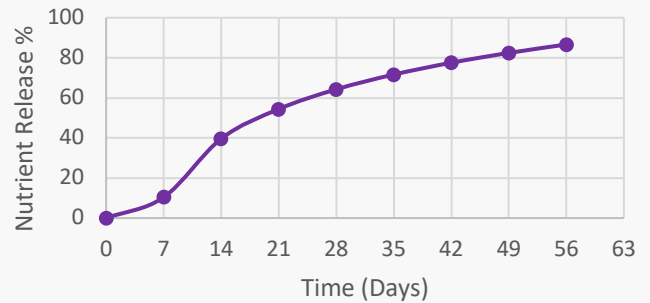

42-0-0

45 Day Polymer-coated Mini Urea

PURKOTE
A PURSELL INNOVATION

Guaranteed Analysis

Total Nitrogen (N)*42%
42% Urea Nitrogen

Derived from Polymer-coated Urea

*42% control release Urea Nitrogen from Polymer-coated Urea

PurKote Temperature Conversion

60°F (15°C)	72°F (22°C)	87°F (30°C)
75-85 Days	50-60 Days	30-45 Days
Longevity Estimates at Average Temperature (°F/°C)		

42-0-0 45 Day Mini at 30°C

Information about the components of this lot of fertilizer may be obtained by contacting Pursell Agri-Tech, LLC. Use in accordance with recommendations of a qualified individual or institution such as, but not limited to a certified crop advisor, agronomist, university crop extension publication, or apply according to recommendation in your approved nutrient plan.