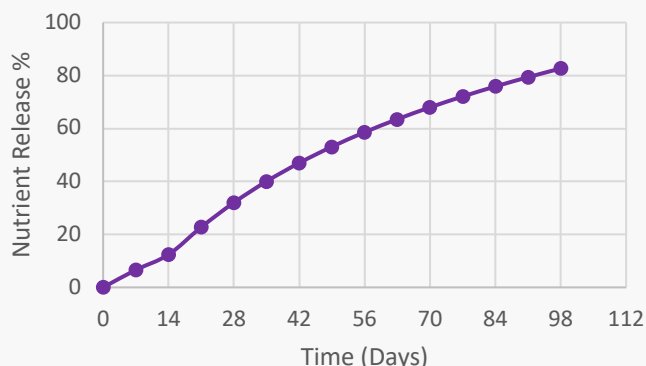

0-0-60

90 Day Polymer-coated MOP

PURKOTE
A PURSELL INNOVATION

Guaranteed Analysis

Soluble Potash (K₂O)* 60%

Derived from Polymer-coated Muriate of Potash

*60% control release soluble Potash from polymer-coated Muriate of Potash.

Information regarding the contents and levels of metals in this product is available online at <http://www.aapfco.org/metals.html>

Manufactured by:

Pursell Agri-Tech
501 East 3rd Street
Sylacauga, AL 35150
FL# F003347

0-0-60 90 Day MOP at 30°C

Information about the components of this lot of fertilizer may be obtained by contacting Pursell Agri-Tech, LLC. Use in accordance with recommendations of a qualified individual or institution such as, but not limited to, a certified crop advisor, agronomist, university crop extension publication, or apply according to recommendation in your approved nutrient plan.

In NH, NJ, and VA: Application of a product containing phosphorus to turf is limited to establishing turf in the first growing season, repairing or renovating turf, or may be applied to established turf where a soil test performed within 3 years indicates phosphorus deficiency. Do not apply near water, storm drains, or drainage ditches. Do not apply if heavy rain is expected. Apply this product only to your lawn/garden, and sweep any product that lands on the driveway, sidewalk, or street back onto your lawn/garden.

Observe proper handling and personnel safety practices. Wash hands after handling. Wear eye protection. Store away from incompatible materials. Dispose of waste and residues in accordance with local authority and environmental requirements. For additional information, see Safety Data Sheet (SDS) for this product.

Pursell Agri-Tech specifically disclaims any responsibility or liability relating to the use of suggested products and recommendations and shall under no circumstances be liable for any special, incidental, or consequential damages which may arise from such use.

PURSELL