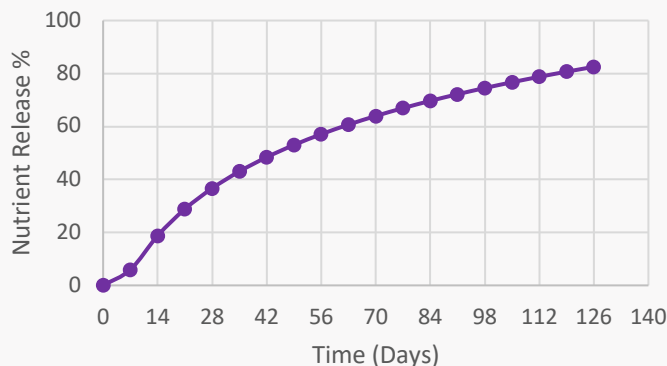

0-0-59

120 Day Polymer-coated MOP

PURKOTE
A PURSELL INNOVATION

Guaranteed Analysis

Soluble Potash(K₂O)* 59%

Derived from Polymer-coated Muriate of Potash

*59% control release Soluble Potash from polymer-coated Muriate of Potash

Information regarding the contents and levels of metals in this product is available online at

<http://www.aapfco.org/metals.html>

Manufactured by:

Pursell Agri-Tech
501 East 3rd Street
Sylacauga, AL 35150
FL# F003347

0-0-59 120 Day MOP at 30°C

Information about the components of this lot of fertilizer may be obtained by contacting Pursell Agri-Tech, LLC. Use in accordance with recommendations of a qualified individual or institution such as, but not limited to a certified crop advisor, agronomist, university crop extension publication, or apply according to recommendation in your approved nutrient plan.

IN NH, NJ, and VA application of a product containing phosphorus to turf is limited to establishing turf in the first growing season, repairing or renovating turf, or may be applied to established turf where a soil test performed within 3 years indicates phosphorus deficiency. Do not apply near water, storm drains, or drainage ditches. Do not apply if heavy rain is expected. Apply this product only to your lawn/garden, and sweep any product that lands on the driveway, sidewalk, or street, back onto your lawn/garden.

Observe proper handling and personnel safety practices. Wash hands after handling, wear eye protection. Store away from incompatible materials. Dispose of waste and residues in accordance with local authority and environmental requirements. For additional information, see Safety Data Sheet (SDS) for this product.

Pursell Agri-Tech specifically disclaims any responsibility or liability relating to the use of suggested products and recommendations and shall under no circumstances be liable for any special, incidental or consequential damages which may arise from such use.

PURSELL