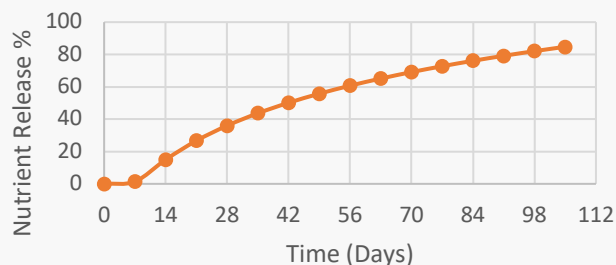

PurForm Temperature Conversion

60°F (15°C) 72°F (22°C) **87°F (30°C)**

300-330 Days 140-160 Days **85-90 Days**

Longevity Estimates at Average Temperature (°F/°C)

41-0-0 90 Day Mini at 30°C

Information about the components of this lot of fertilizer may be obtained by contacting Pursell Agri-Tech, LLC. Use in accordance with recommendations of a qualified individual or institution such as, but not limited to, a certified crop advisor, agronomist, university crop extension publication, or apply according to recommendation in your approved nutrient plan.