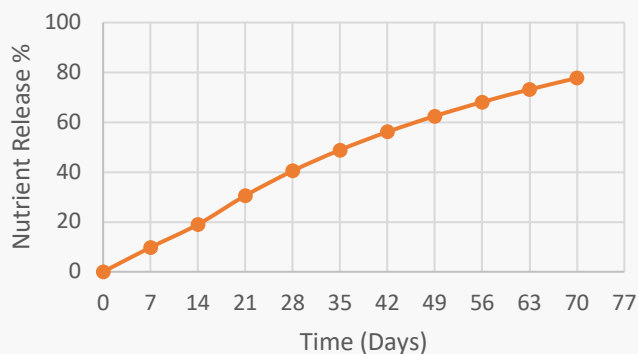

20-0-20

60 Day Polymer-coated Homogenous NK

PURFORM
A PURSELL INNOVATION

Guaranteed Analysis

Total Nitrogen (N)* 20%
10% Ammoniacal Nitrogen
10% Nitrate Nitrogen
Soluble Potash (K₂O).....20%

Derived from Polymer-coated Potassium Nitrate and Ammonium Chloride

*All the nutrients have been polymer-coated to provide 20% control release Nitrogen and 20% control release soluble Potash.

Information regarding the contents and levels of metals in this product is available online at <http://www.aapfco.org/metals.html>

Manufactured by:

Pursell Agri-Tech
501 East 3rd Street
Sylacauga, AL 35150
FL# F002525

60 Day 20-0-20 at 30°C

Information about the components of this lot of fertilizer may be obtained by contacting Pursell Agri-Tech, LLC. Use in accordance with recommendations of a qualified individual or institution such as, but not limited to, a certified crop advisor, agronomist, university crop extension publication, or apply according to recommendation in your approved nutrient plan.

In NH, NJ, and VA: Pursell Agri-Tech does not recommend application rates of soluble nitrogen to exceed 0.7 lb. soluble N/1000 sq ft/application. Apply no more than 1.0 lb. to warm season grasses. In NH, NJ, and VA: Application of a product containing phosphorus to turf is limited to establishing turf in the first growing season, repairing or renovating turf, or may be applied to established turf where a soil test performed within 3 years indicates phosphorus deficiency. Do not apply near water, storm drains, or drainage ditches. Do not apply if heavy rain is expected. Apply this product only to your lawn/garden, and sweep any product that lands on the driveway, sidewalk, or street back onto your lawn/garden.

Observe proper handling and personnel safety practices. Wash hands after handling. Wear eye protection. Store away from incompatible materials. Dispose of waste and residues in accordance with local authority and environmental requirements. For additional information, see Safety Data Sheet (SDS) for this product.

Pursell Agri-Tech specifically disclaims any responsibility or liability relating to the use of suggested products and recommendations and shall under no circumstances be liable for any special, incidental, or consequential damages which may arise from such use.

PURSELL