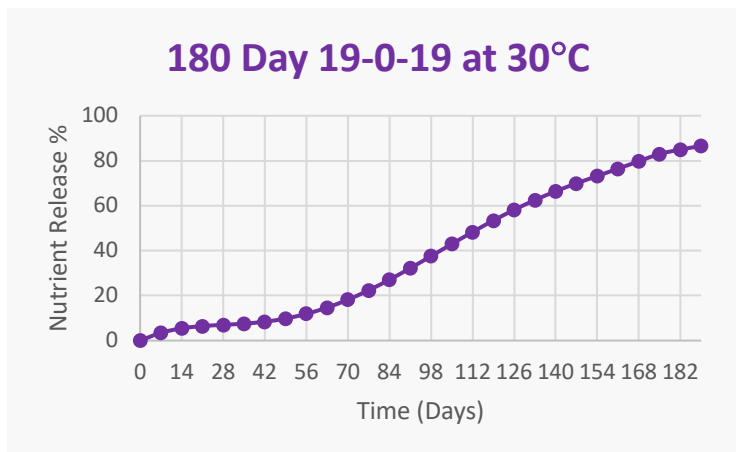

19-0-19

180 Day Polymer-coated Homogenous NK

PURKOTE
A PURSELL INNOVATION

Guaranteed Analysis

Total Nitrogen (N)* 19%
9.5% Ammoniacal Nitrogen
9.5% Nitrate Nitrogen
Soluble Potash (K₂O).....19%

Derived from Polymer-coated Potassium Nitrate and Ammonium Chloride

*All the nutrients have been polymer-coated to provide 19% control release Nitrogen and 19% control release Soluble Potash.

Information regarding the contents and levels of metals in this product is available online at <http://www.aapfco.org/metals.html>

Manufactured by:

Pursell Agri-Tech
501 East 3rd Street
Sylacauga, AL 35150
FL# F003347

Information about the components of this lot of fertilizer may be obtained by contacting Pursell Agri-Tech, LLC. Use in accordance with recommendations of a qualified individual or institution such as, but not limited to a certified crop advisor, agronomist, university crop extension publication, or apply according to recommendation in your approved nutrient plan.

In NH, NJ, and VA: Pursell Agri-Tech does not recommend application rates of soluble nitrogen to exceed 0.7 lb. soluble N/1000sq.ft/application. No more than 1.0 lb. to warm season grasses. IN NH, NJ, and VA application of a product containing phosphorus to turf is limited to establishing turf in the first growing season, repairing or renovating turf, or may be applied to established turf where a soil test performed within 3 years indicates phosphorus deficiency. Do not apply near water, storm drains, or drainage ditches. Do not apply if heavy rain is expected. Apply this product only to your lawn/garden, and sweep any product that lands on the driveway, sidewalk, or street, back onto your lawn/garden.

Observe proper handling and personnel safety practices. Wash hands after handling, wear eye protection. Store away from incompatible materials. Dispose of waste and residues in accordance with local authority and environmental requirements. For additional information, see Safety Data Sheet (SDS) for this product.

Pursell Agri-Tech specifically disclaims any responsibility or liability relating to the use of suggested products and recommendations and shall under no circumstances be liable for any special, incidental or consequential damages which may arise from such use.

PURSELL